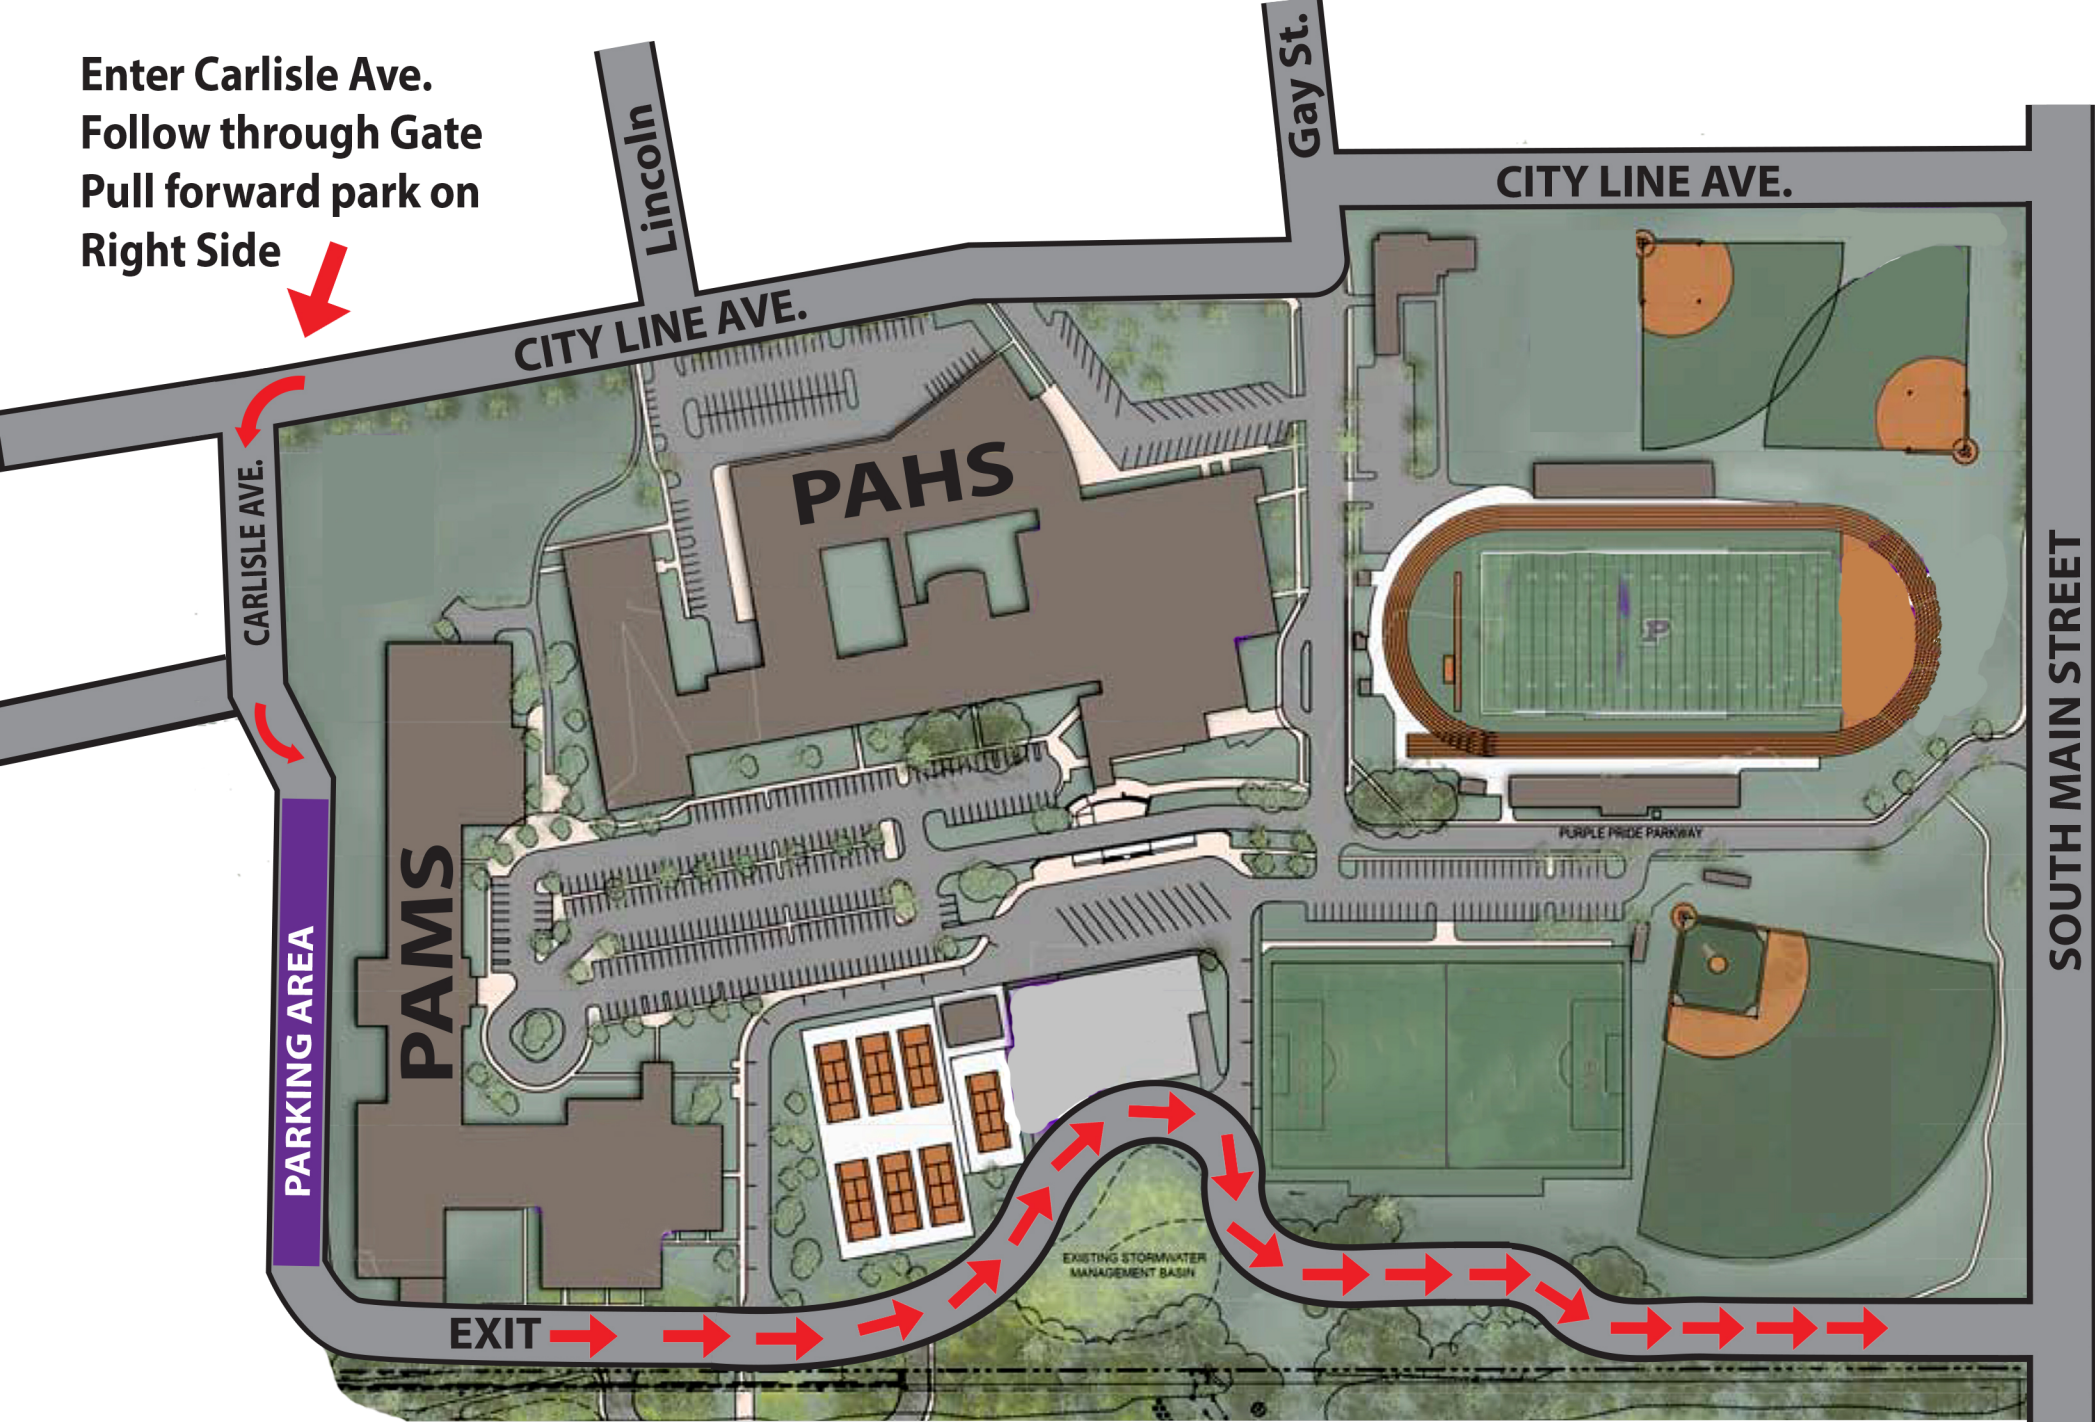

**Enter Carlisle Ave.  
Follow through Gate  
Pull forward park on  
Right Side**

**Turn onto Carlisle Ave. off City Line Ave  
Follow Carlisle Ave. to the Rear driveway of PAMS  
Pull all the way up to the gate; Begin parking on the Right Side  
Once the driveway is full, please use street parking  
EXIT by following the Drive/Bus loop onto Rt. 29**